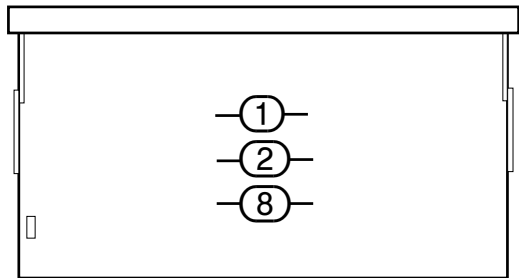

CHARTING STATION / FOLDING WORK DESK

MODEL FWD - 22

DATE: 6/30/06 SCALE: NOT TO SCALE
DRAWN BY: *ggR* DRAWING NO. 225

1. ELECTRO-GALVANIZED STEEL CONSTRUCTION
2. STAINLESS STEEL CONSTRUCTION
3. BAKED POWDER COATED FINISH COLOR: WHITE
4. FULL LENGTH PIANO HINGE
5. SUPPORT ARM, FOLDING
6. MOUNTING KEYHOLES
7. MOUNTING HOLES, 1/4" DIA.
8. WORK SURFACE
9. HANDLE, BRASS, CHROME PLATED WIRE PULL

NOTE: ONLY ITEMS WITH MARKED BOXES ARE INCLUDED.