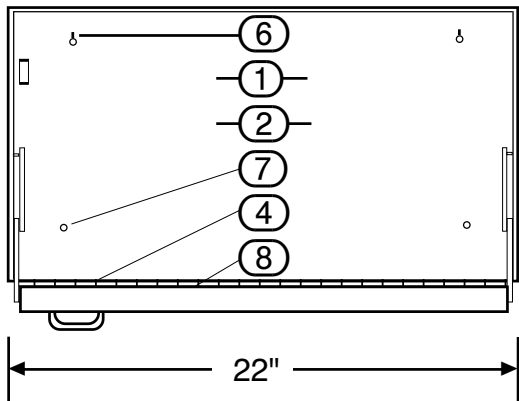

CHARTING STATION / FOLDING WORK DESK

MODEL FWD - 22

DATE: 6/30/06 SCALE: NOT TO SCALE
DRAWN BY: *ggR* DRAWING NO. 225

1. ELECTRO-GALVANIZED STEEL CONSTRUCTION
2. STAINLESS STEEL CONSTRUCTION
3. BAKED POWDER COATED FINISH COLOR: WHITE
4. FULL LENGTH PIANO HINGE
5. SUPPORT ARM, FOLDING
6. MOUNTING KEYHOLES
7. MOUNTING HOLES, 1/4" DIA.
8. WORK SURFACE
9. HANDLE, BRASS, CHROME PLATED WIRE PULL

NOTE: ONLY ITEMS WITH MARKED BOXES ARE INCLUDED.