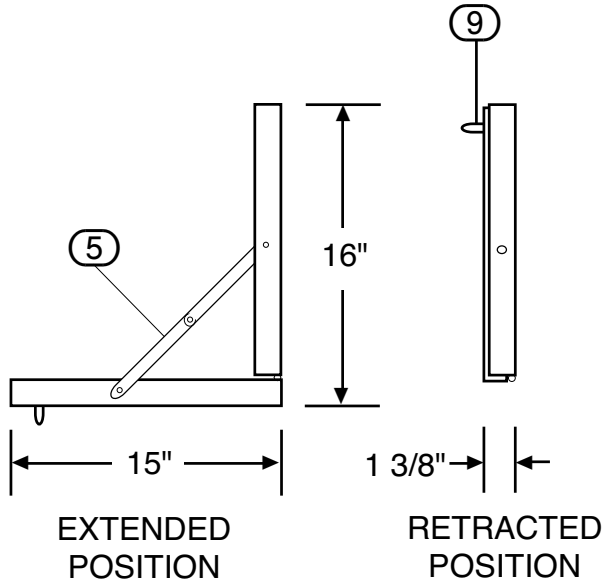

CHARTING STATION / FOLDING WORK DESK

MODEL FWD - 22

DATE: 6/30/06 SCALE: NOT TO SCALE
DRAWN BY: *ggR* DRAWING NO. 225

1. ELECTRO-GALVANIZED STEEL CONSTRUCTION
2. STAINLESS STEEL CONSTRUCTION
3. BAKED POWDER COATED FINISH COLOR: WHITE
4. FULL LENGTH PIANO HINGE
5. SUPPORT ARM, FOLDING
6. MOUNTING KEYHOLES
7. MOUNTING HOLES, 1/4" DIA.
8. WORK SURFACE
9. HANDLE, BRASS, CHROME PLATED WIRE PULL

NOTE: ONLY ITEMS WITH MARKED BOXES ARE INCLUDED.